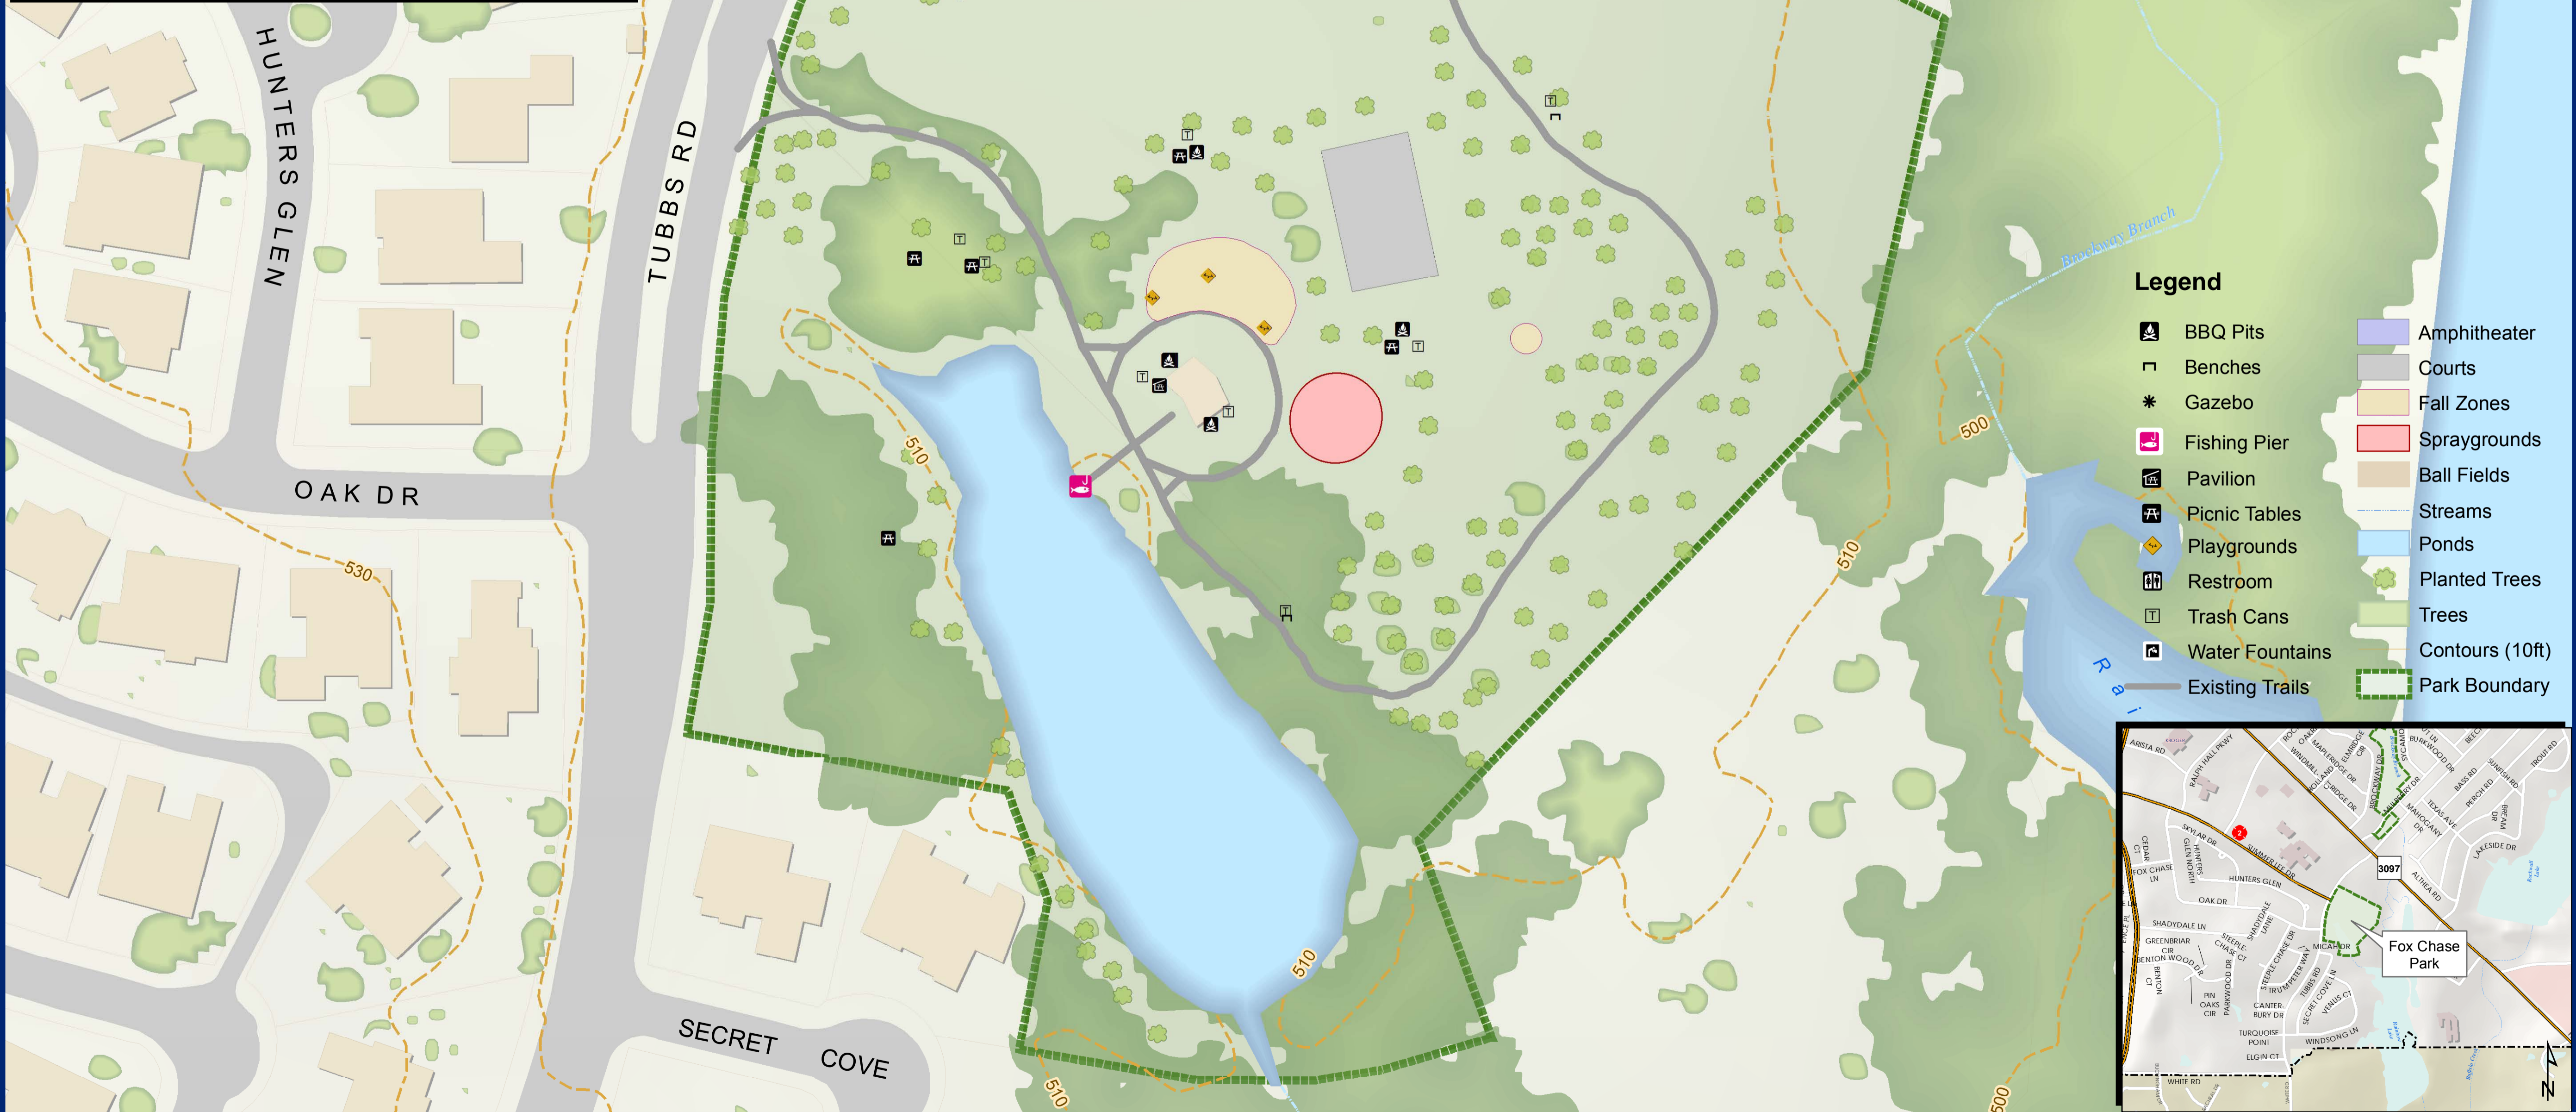

PARK AERIAL VIEW

FOX CHASE PARK

Park Features

Multipurpose Ballfield, Basketball Court, Benches, Drinking Fountain, Natural Open Spaces, Picnic Stations, Playground Structure, Pond, Sprayground, Swings, Trails, Pavilion (Reservations recommended)

Hours

5:00 am to 10:00 pm

Legend

- BBQ Pits
- Benches
- Gazebo
- Fishing Pier
- Pavilion
- Picnic Tables
- Playgrounds
- Restroom
- Trash Cans
- Water Fountains
- Existing Trails
- Amphitheater
- Courts
- Fall Zones
- Spraygrounds
- Ball Fields
- Streams
- Ponds
- Planted Trees
- Trees
- Contours (10ft)
- Park Boundary